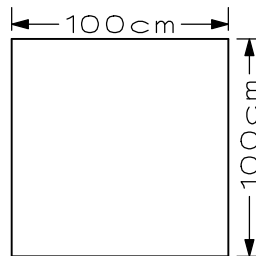

Jesse

Dimensions

Modules

stool XXL

Frame : high-quality wood and plywood
Seat cushions : foam
Back cushions : foam
Legs : birch 3cm